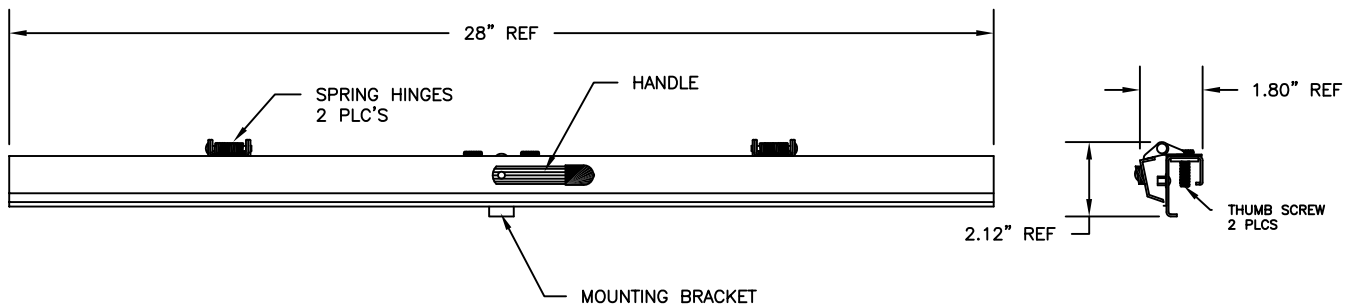

# 1050T Series

ECONOMY SNAP FLIP CHART BAR FOR 1050

## Specifications

All exposed metal shall be black anodized aluminum 6063-T5. The Economy Snap flipchart bar holds charts, easel pads and posters securely. The 1050T attaches easily to the top of the 1050 easel. It's clamp opens and closes smoothly without fuss. The Economy Snap flipchart bar can be purchased separately.