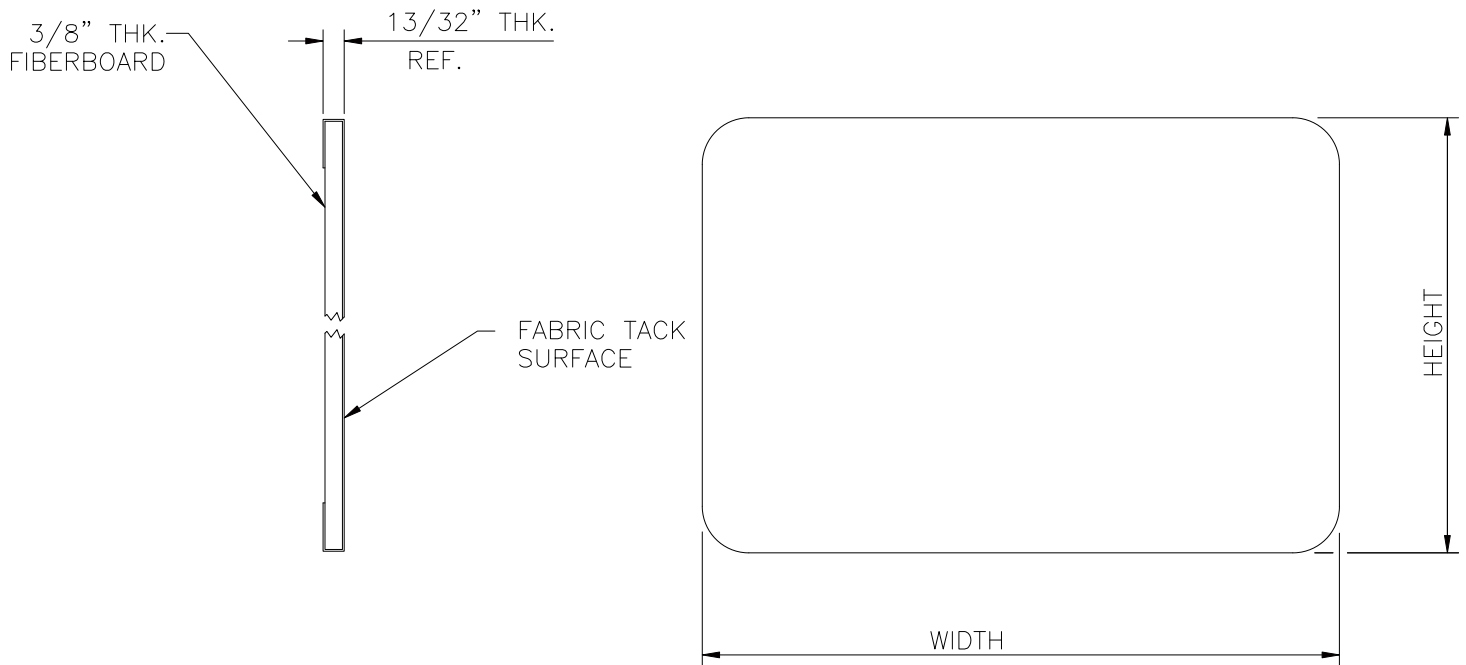

Series TF

TREND FABRIC TACKBOARDS

Specifications

The TF series tackboards are wrapped-edge fabric boards which add style while providing a sturdy tack surface. The fabrics are colorfast and will remain free from damage. The corners and fabric edge design make a tasteful addition to any decor. The tackboard is available in gray, beige, black, blue, or merlot and carries a 10-year guarantee. Available in sizes 11-13/16"H x 13-7/8"W through 47-3/4"H x 71-3/4"W.