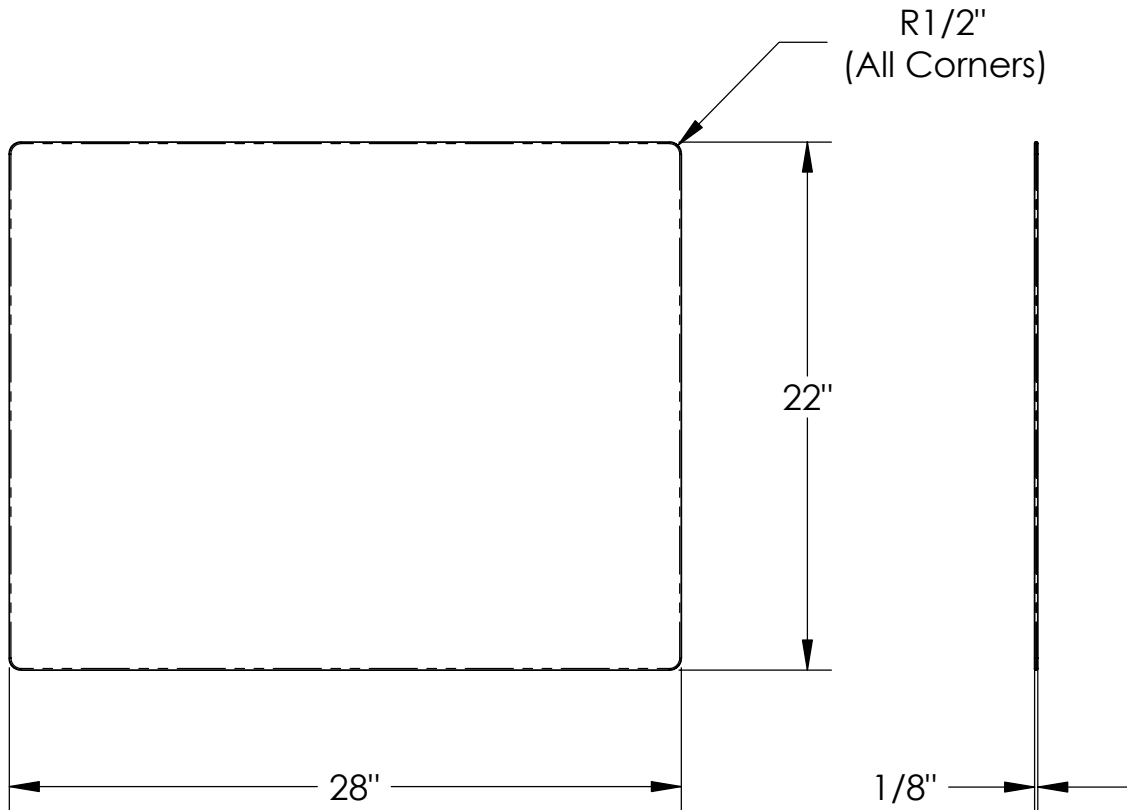

Temptation boards

Materials:

- Board: 1/8" thick tempered hardboard. Dye-sublimation printed on one side.

Features:

- Eight pre-printed images to choose from - Chesseburger, Beer, Pizza, Deli Sandwich, Soup, Celebration, Coffee, or Ice Cream. (See Sheet 2)
- One fluorecent yellow marker is included.

Notes:

- Customer is required to install the provided hook and loop fastener strips onto board.
- Indoor use only.

2004 Temptation Board Images

Beer

Cheeseburger

Deli Sandwich

Ice Cream

Martini