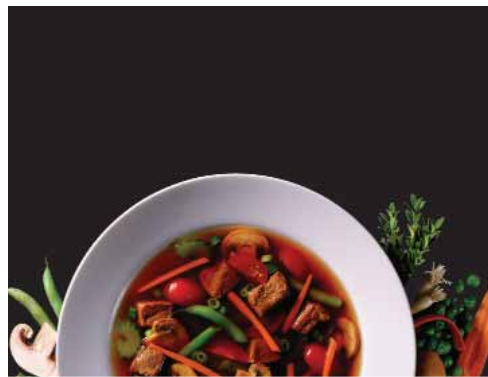

2004 Temptation Board Images

Soup