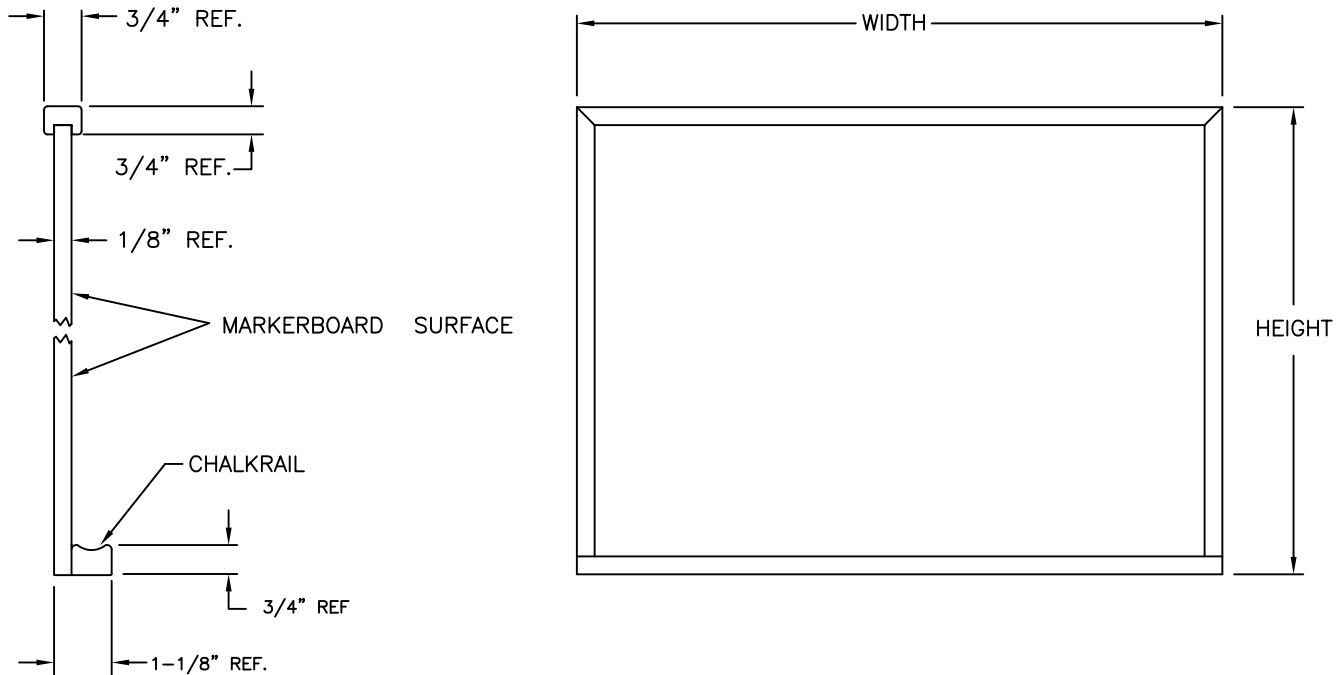

Series M2W

WOOD FRAMED VERONA MELAMINE MARKERBOARD

Specifications

Wood framing to be clear-coated oak. Framing to be permanently attached to 1/8" white markerboard panel. Available with or without 4 dry-erase markers. M2W series boards carry a 10-year guarantee. Available in sizes 18"H x 24"W through 4'H x 8'W.