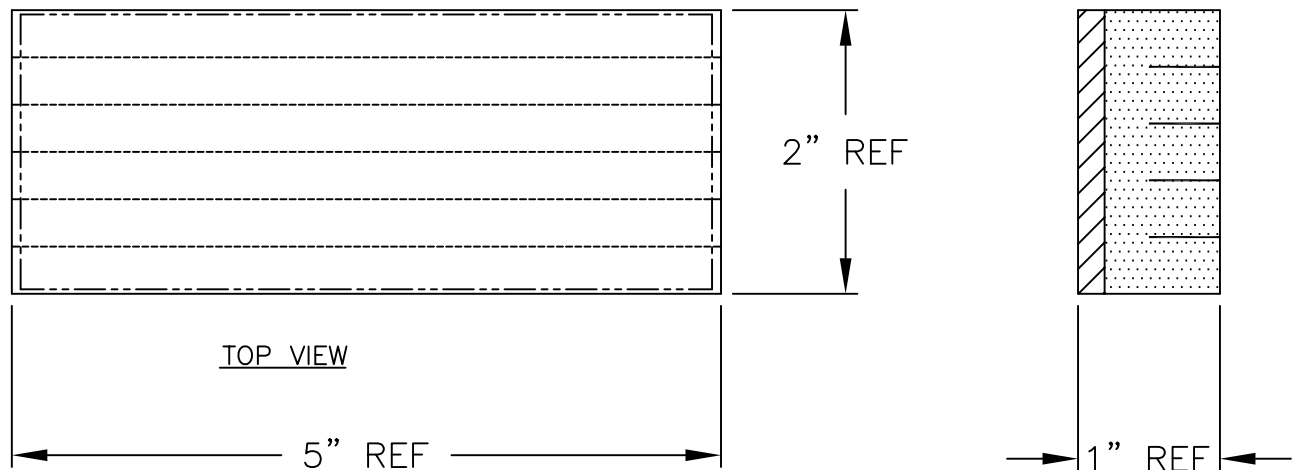

GLUED FELT ERASER

Specifications

Ghent's industrial-glued erasers are manufactured with a series of five dense strips that trap and absorb chalk dust and erasable marker ink. Features dark gray felt strips.