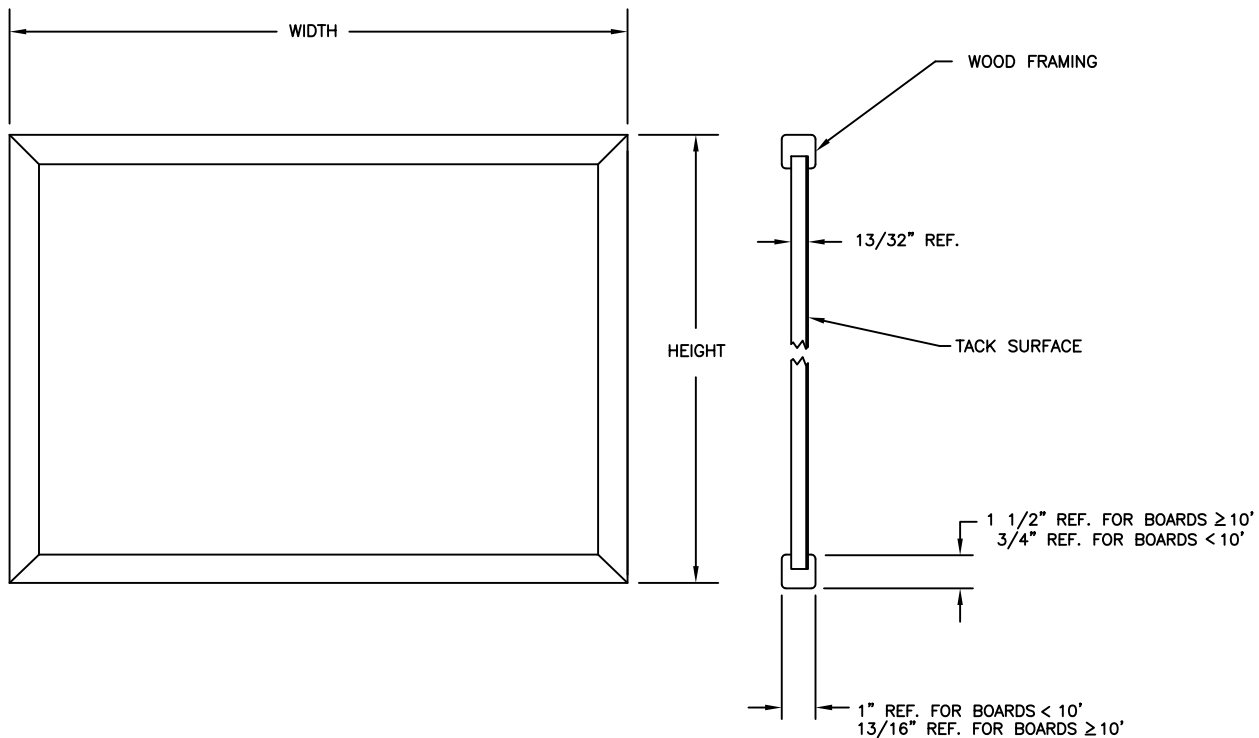

Series WK

WOOD FRAMED CORK BULLETIN BOARD

Specifications

Wood framing to be clear-coated oak. Framing to be permanently attached to cork surface. The self-healing tack surface is composed of 1/32" fine grain natural cork laminated to a sealed-back 3/8" fiberboard. The WK series boards carry a 10-year guarantee. Available in sizes from 3'H x 4'W through 4'H x 12'W.