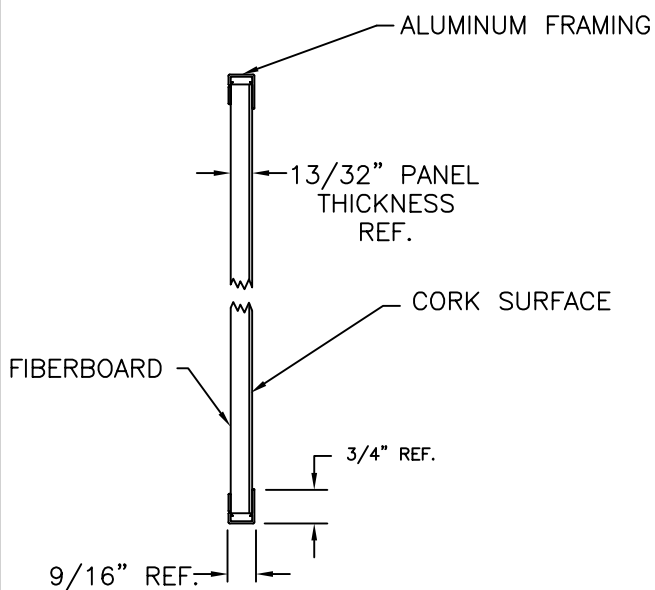

Series ITBK & ITGK

IMAGE TRIM CORKBOARDS

Specifications

The Image Trim series have 6063-T5 aluminum framing with an epoxy powder coating available in granite gray or marble black. Aluminum framing is permanently attached to tack surface. The self healing tack surface is composed of 1/32" fine grain natural cork laminated to a sealed-back 3/8" fiberboard. Available in sizes from 4'H x 6'W through 4'H x 12'W.