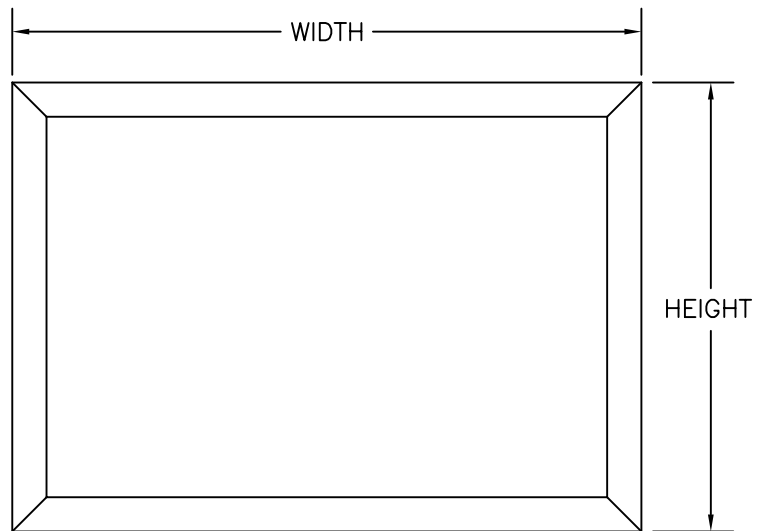

Series ITBK & ITGK

IMAGE TRIM CORKBOARDS

Specifications

The Image Trim series have 6063-T5 aluminum framing with an epoxy powder coating available in granite gray or marble black. Aluminum framing is permanently attached to tack surface. The self healing tack surface is composed of 1/32" fine grain natural cork laminated to a sealed-back 3/8" fiberboard. Available in sizes from 4'H x 6'W through 4'H x 12'W.